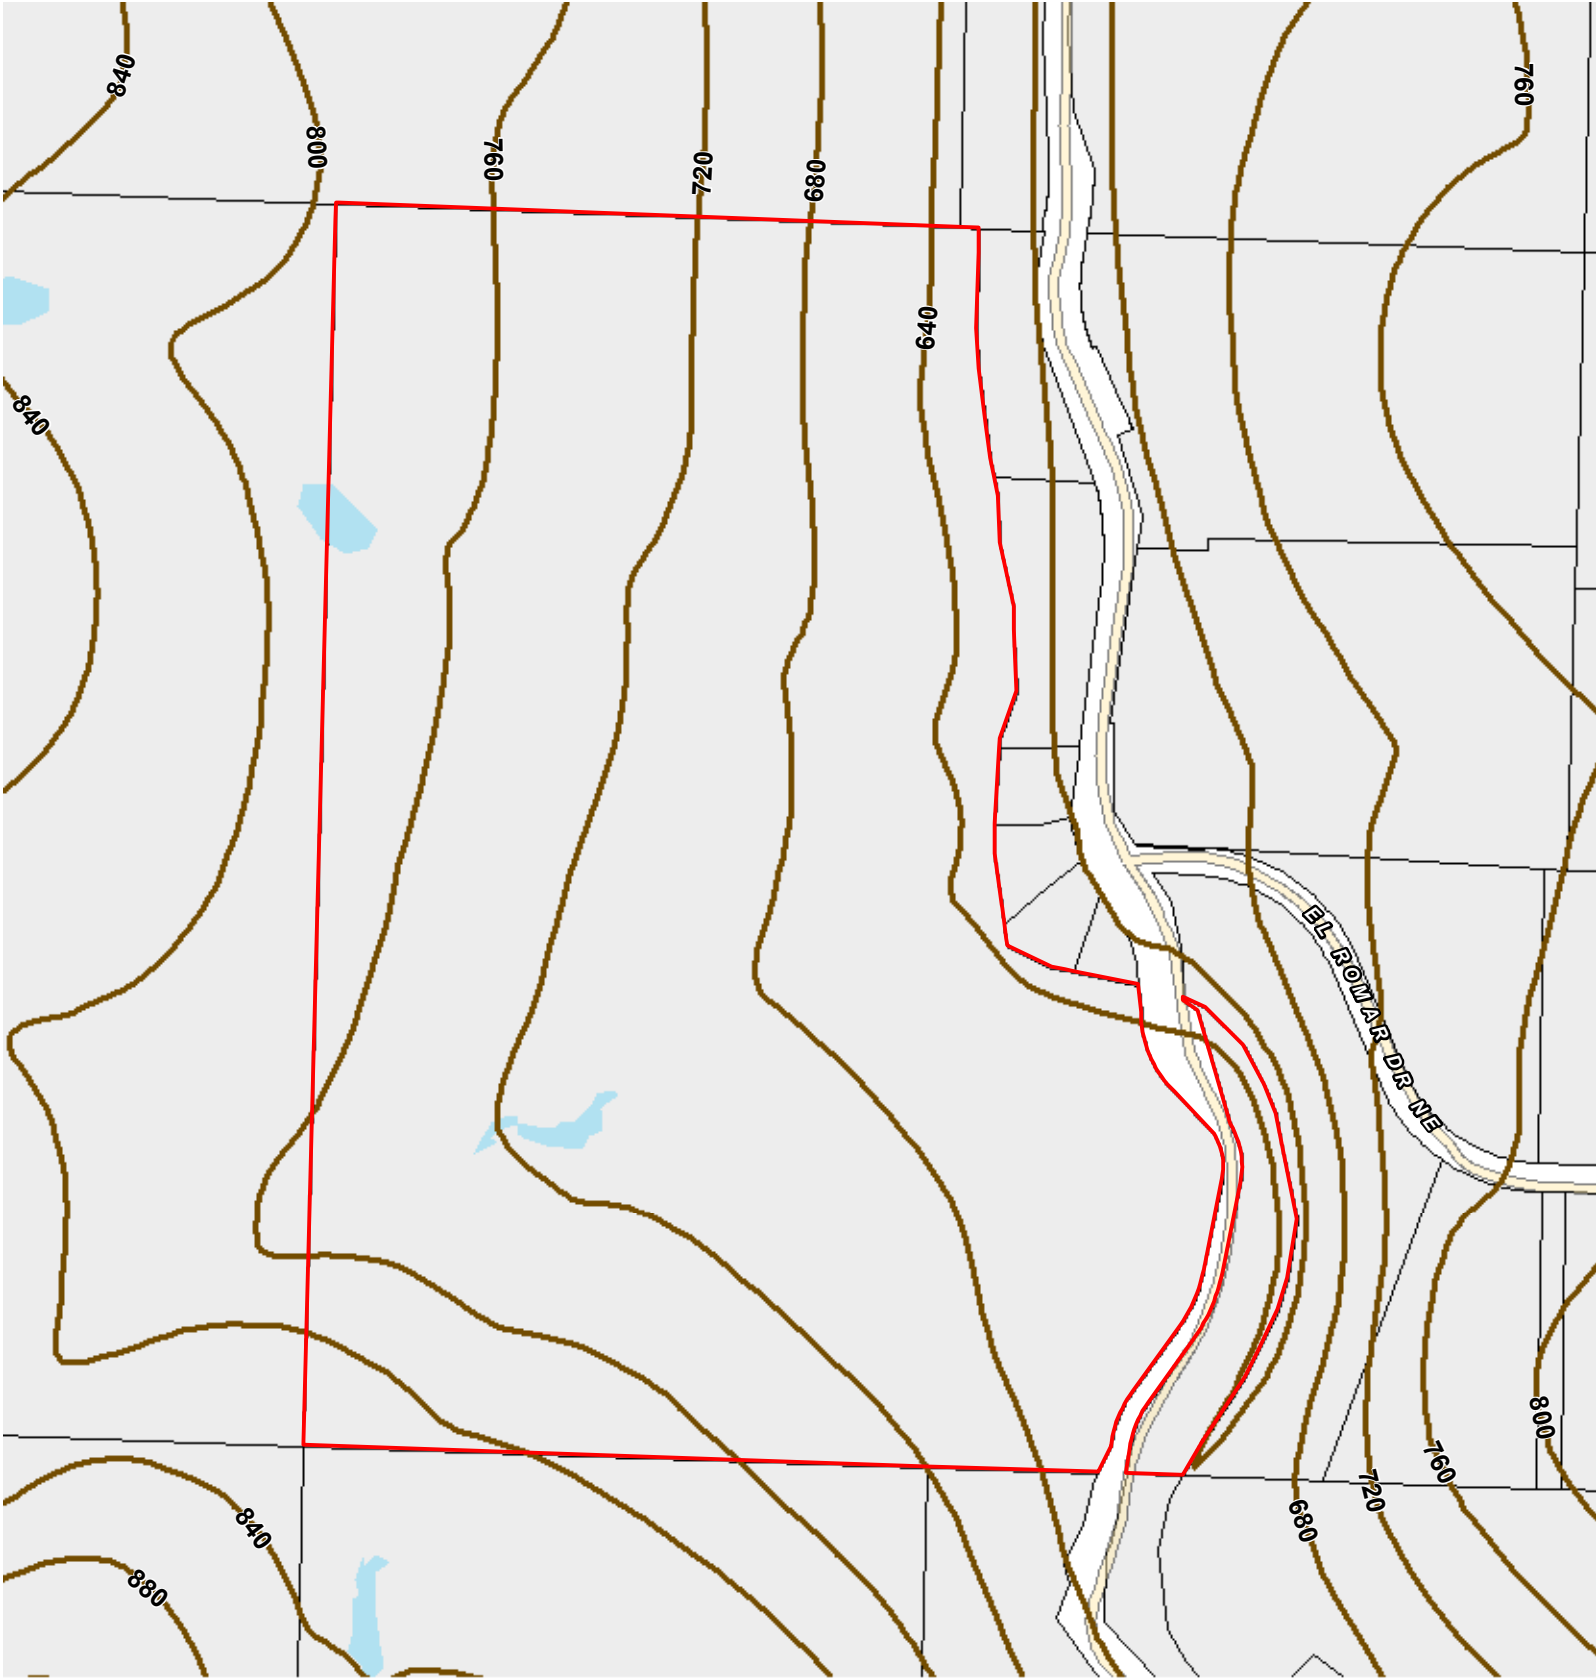

Taxlot

Subject

Taxlot

Aerial

Subject

Taxlot

Aerial

Subject

Taxlot

Community

- High School
- Middle School
- Elementary School
- Water Feature
- Health Care
- Fire Station
- Library
- City Limits
- Parks

Zoning

Subject

Taxlot

Natural Features

- Contour
- 1% Annual Chance Flood
- 0.2% Annual Chance Flood
- Special Floodway
- Wetlands
- Area of Undetermined Flood
- Regulatory Floodway
- Area with Reduced Risk Due to Levee
- Future Conditions 1% Annual Chance Flood Hazard

Aspect

Soil

Subject

Taxlot