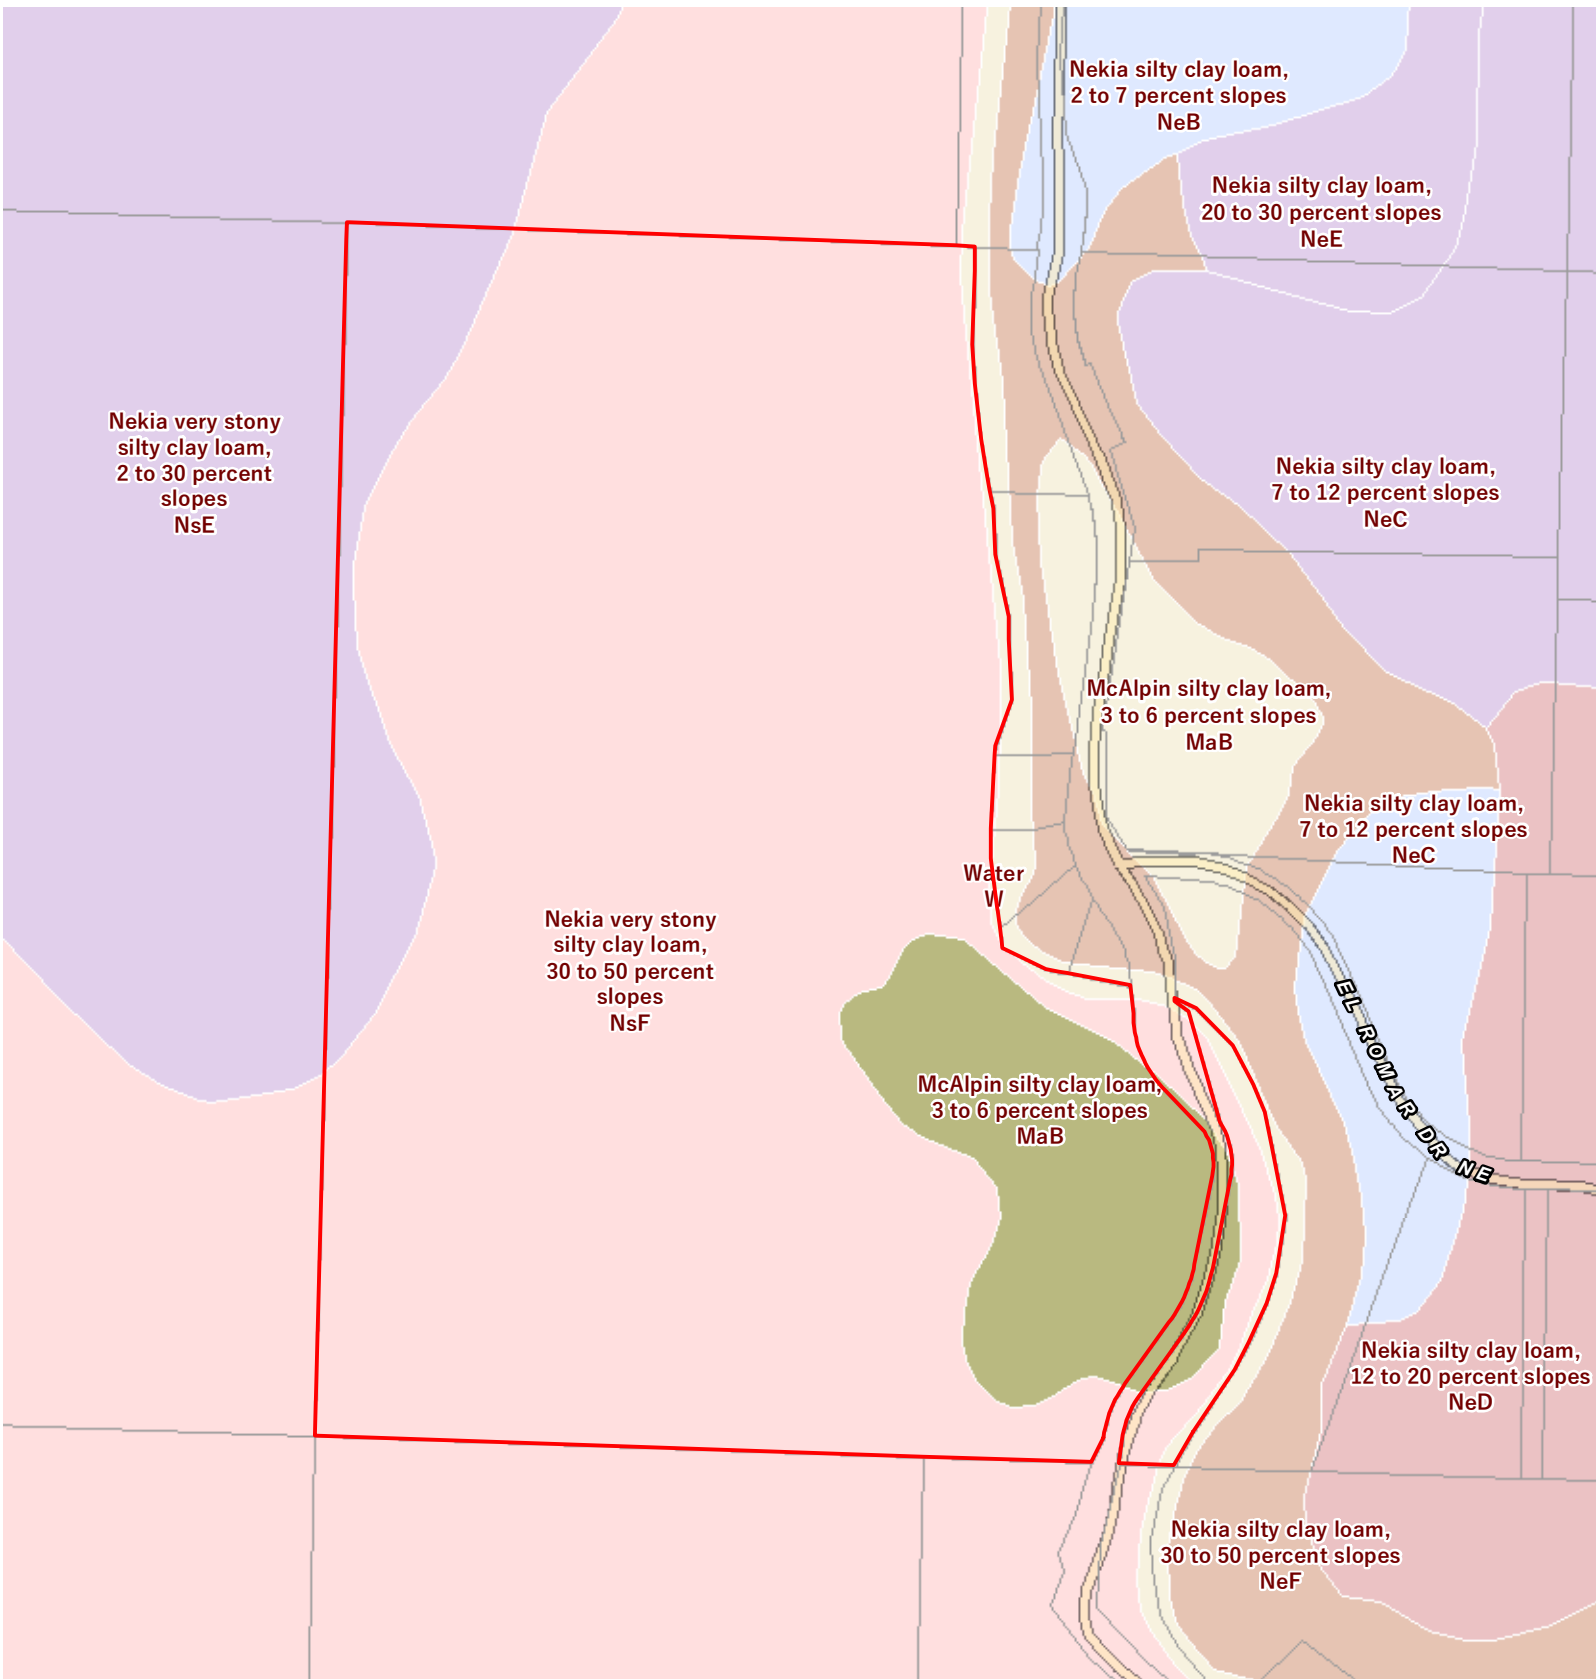

Taxlot

Subject

Taxlot

Aerial

Subject

Taxlot

Aerial

Subject

Taxlot

Community

- High School
- Middle School
- Elementary School
- Water Feature
- Health Care
- Fire Station
- Library
- City Limits
- Parks

Zoning

Subject

Taxlot

Natural Features

- Contour
- 1% Annual Chance Flood
- 0.2% Annual Chance Flood
- Special Floodway
- Wetlands
- Area of Undetermined Flood
- Regulatory Floodway
- Area with Reduced Risk Due to Levee
- Future Conditions 1% Annual Chance Flood Hazard

Aspect

Soil

Subject

Taxlot